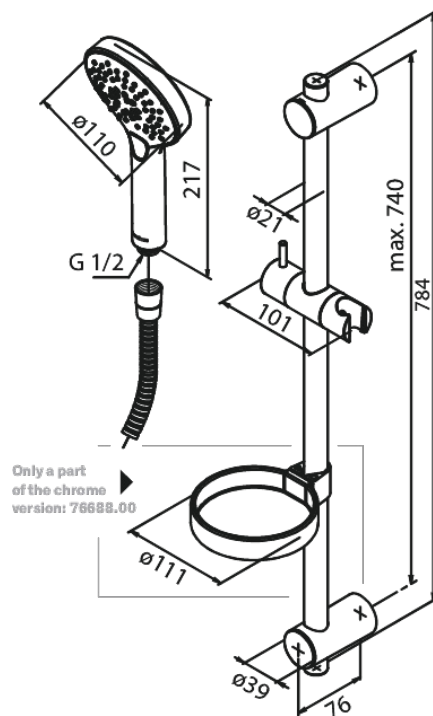

Product features

FM Mattsson Denmark ApS
Hvidkærvej 48, 5250 Odense SV, DK-56416218

+45 88 33 00 34 danmark@fmmattssongroup.com

Mere information på damixa.com

damixa